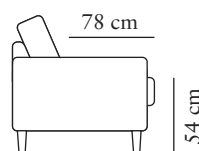

FRAME

All structural parts of the frame are made of solidwood.

SEAT CUSHION

The core consists of 35 kg (N120) highly elastic shape cut cold foam covered with a mix of siliconized fiber and feather.

The cushion is reversible (not apply to leather).

BACK CUSHION

The inner cover is filled with a mix of siliconized fiber and feather.

The cushion is reversible (not apply to leather).

UPHOLSTERY

The style is fixed cover and available with fabric and leather.

The cushion cover, in fabric, can be removed and washed according to washing and care instructions.

LEGS

only 3,5-SEATER (2)

COLOURS