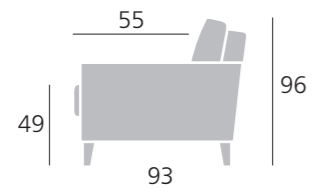

Senna

*More comfortable life
since the year 1993*

Senna

Dimensions

2,5-seat Sofa
with bed
mechanism
and storage

Width **Depth** **Height**

224 cm 93 cm 96 cm

Bed 200 cm 140 cm 49 cm