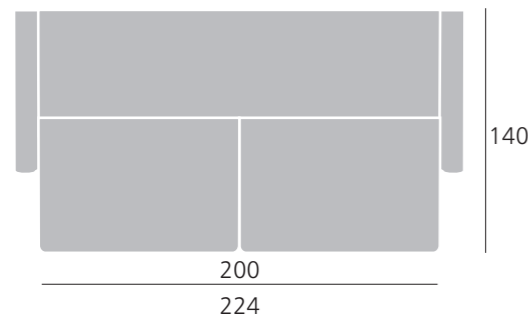

Senna

*More comfortable life
since the year 1993*

Senna

Dimensions

2,5-seat Sofa
with bed
mechanism
and storage

Width **Depth** **Height**

224 cm 93 cm 96 cm

Bed 200 cm 140 cm 49 cm