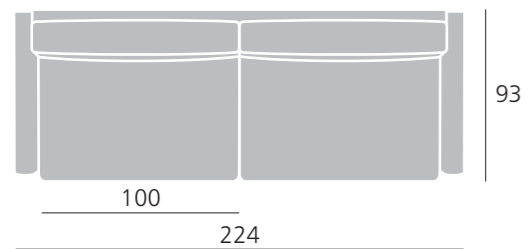

Senna

*More comfortable life
since the year 1993*

Senna

Dimensions

2,5-seat Sofa
with bed
mechanism
and storage

Width **Depth** **Height**

224 cm 93 cm 96 cm

Bed 200 cm 140 cm 49 cm